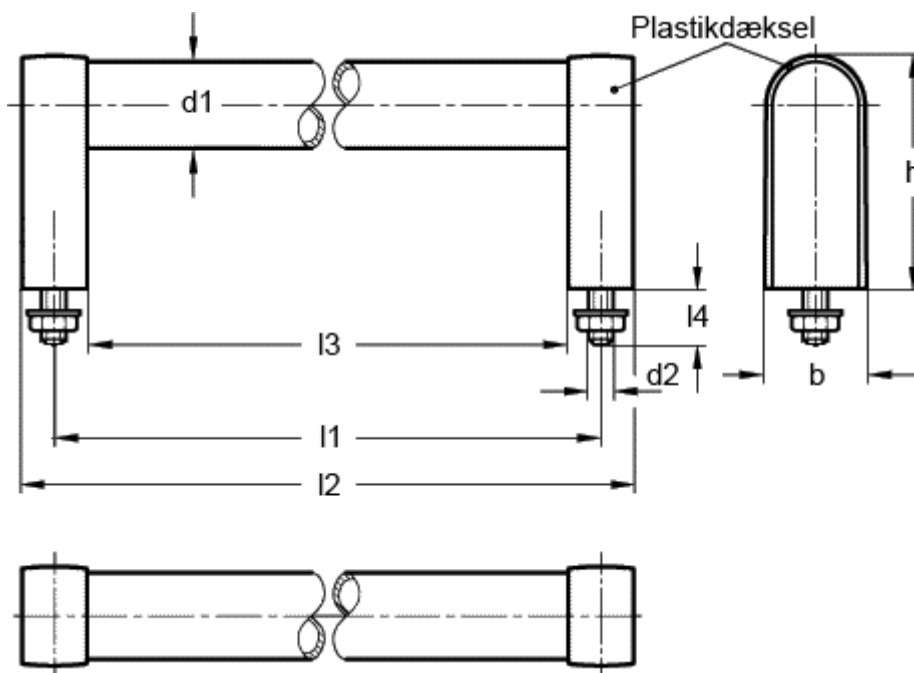

Article number: 20195200

Description: E+G System handle GN 669-28-200-B-EL

Measures

b	= 32
d1	= 28
d2	= M8
h appr.	= 60
l1	= 200
l2	= 220
l3	= 180
l4	= 20